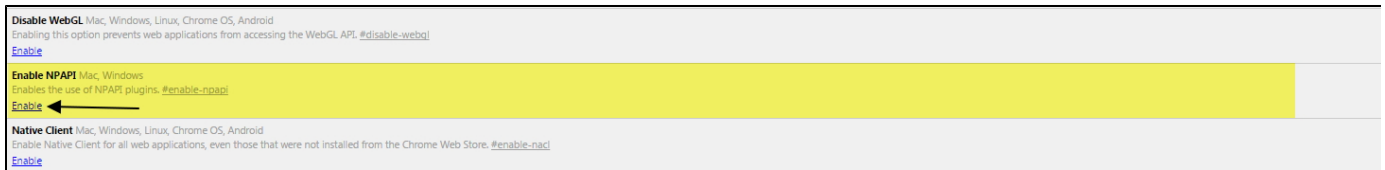

# After new Chrome update, Origin windows no longer open

When Chrome auto-updated to version 42. It automatically turned off Java support. You need to follow these steps to enable again.

But we aware, in September, this option to turn Java back on will NOT be available.

1. In the address bar type in this address - chrome://flags

2. Look for Enable NPAPI and click on *Enable*,

3. Then click on button at bottom of window to restart browser